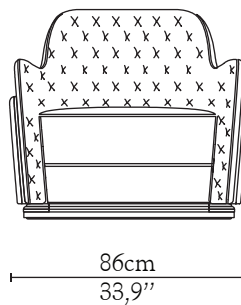

CABINETS & BOOKCASES

CHARLA | armchair

DIMENSIONS

Height: 76cm | 29,9"
Length: 86cm | 33,9"
Depth: 89cm | 35"
Seat Height: 40cm | 15,7"
Seat Depth: 60cm | 24"

MATERIALS

Body: Wood, Brass & Leather

STANDARD FINISHES

Body: Polished brass, Black leather
& Gray Synthetic Leather

WEIGHT

Aprox: 40kg | 88,2lbs

PACKAGING

Volume: 0,94m³ | 33,2ft³
Weight: 45kg | 99,2lbs