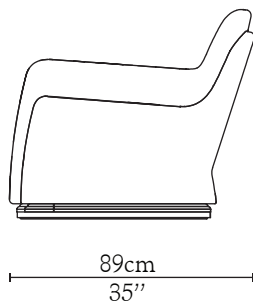

CABINETS & BOOKCASES

CHARLA | armchair

DIMENSIONS

Height: 76cm | 29,9"
Length: 86cm | 33,9"
Depth: 89cm | 35"
Seat Height: 40cm | 15,7"
Seat Depth: 60cm | 24"

MATERIALS

Body: Wood, Brass & Leather

STANDARD FINISHES

Body: Polished brass, Black leather
& Gray Synthetic Leather

WEIGHT

Aprox: 40kg | 88,2lbs

PACKAGING

Volume: 0,94m³ | 33,2ft³
Weight: 45kg | 99,2lbs