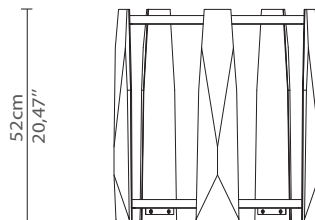

## DIMENSIONS

Height: 52cm | 20,47"

Length: 53cm | 20,87"

Depth: 53cm | 20,87"

## WEIGHT

Aprox: 20kg | 44,09lbs

## PACKAGING

Volume: 0,24m<sup>3</sup> | 8,55ft<sup>3</sup>

Weight: 25kg | 55,12lbs