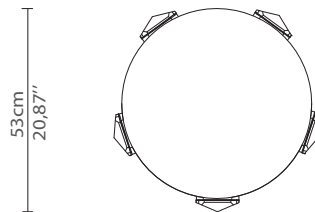

## DIMENSIONS

Height: 52cm | 20,47"

Length: 53cm | 20,87"

Depth: 53cm | 20,87"

## WEIGHT

Aprox: 20kg | 44,09lbs

## PACKAGING

Volume: 0,24m<sup>3</sup> | 8,55ft<sup>3</sup>

Weight: 25kg | 55,12lbs