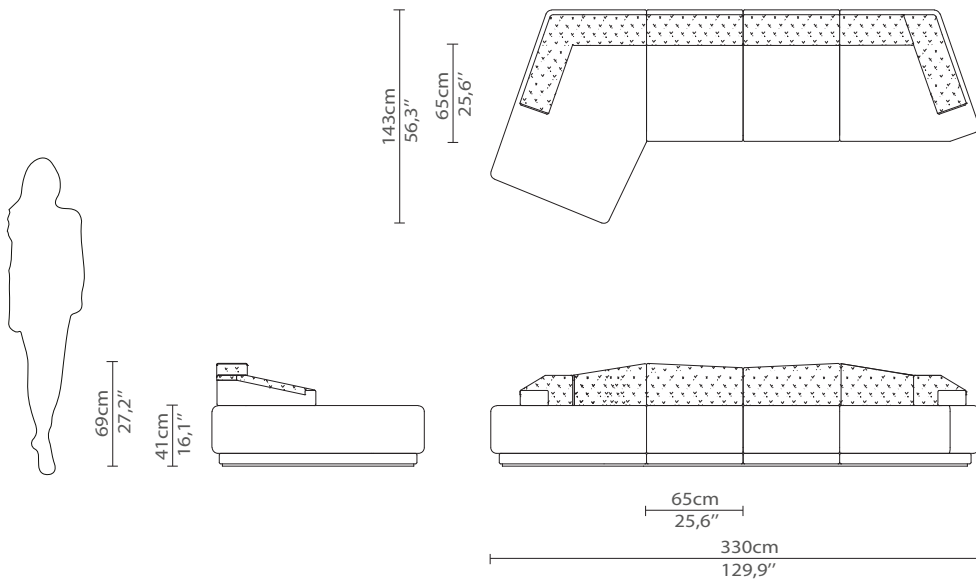

CABINETS & BOOKCASES

ANGUIS | sofa

DIMENSIONS

Height: 69cm | 27,2"
Length: 330cm | 129,9"
Depth: 143cm | 32,3"
Seat Height: 41cm | 16,1"
Seat Depth: 65cm | 25,6"

MATERIALS

Body: Synthetic Leather & Wood

STANDARD FINISHES

Body: Grey leather & Black lacquer

WEIGHT

Apróx: 221kg | 487,22lbs

PACKAGING

Volume: 2,02m³ | 71,34ft³
Weight: 261kg | 575,4bs