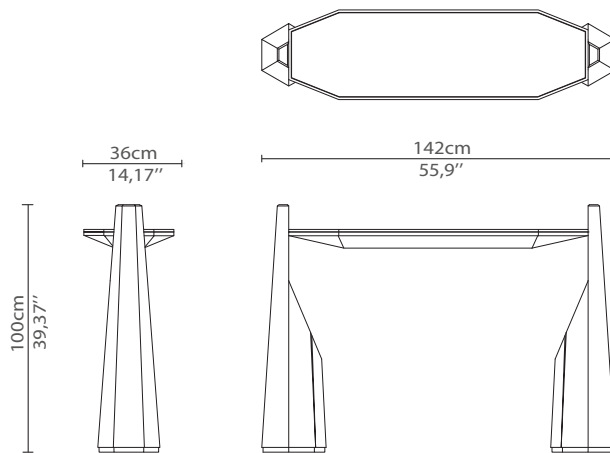

## DIMENSIONS

Width: 142cm | 55,9"  
Depth: 36cm | 14,17"  
Height: 100cm | 39,37"

## WEIGHT

Aprox: 220kg | 485,02lbs

## PACKAGING

Volume: 0,77m<sup>3</sup> | 27,19ft<sup>3</sup>  
Weight: 250kg | 551,16lbs