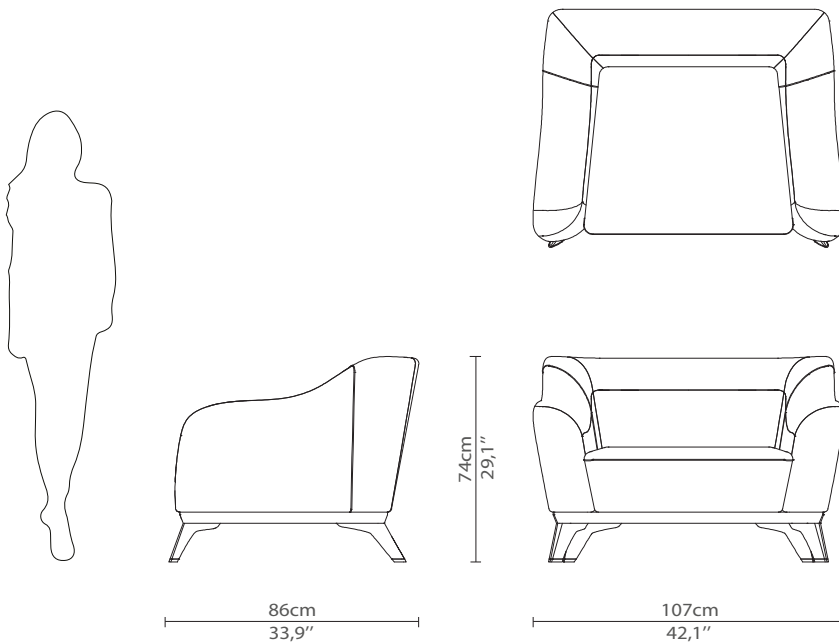

LUXXU

MODERN DESIGN & LIVING

LIGHTING

UPHOLSTERY

TABLES

CONSOLES

SIDEBOARDS

MIRRORS

CABINETS & BOOKCASES

SABOTEUR | armchair

DIMENSIONS

Height: 74cm | 29,1"
Length: 107cm | 42,1"
Depth: 86cm | 33,9"
Seat Height: 40cm | 15,7"
Seat Depth: 60cm | 24"

MATERIALS

Body: Wood, Brass & Velvet

STANDARD FINISHES

Body: Polished brass, Black leather & Gray velvet

WEIGHT

Aprox: 40kg | 88,2lbs

PACKAGING

Volume: 0,94m³ | 33,2ft³
Weight: 45kg | 99,2lbs