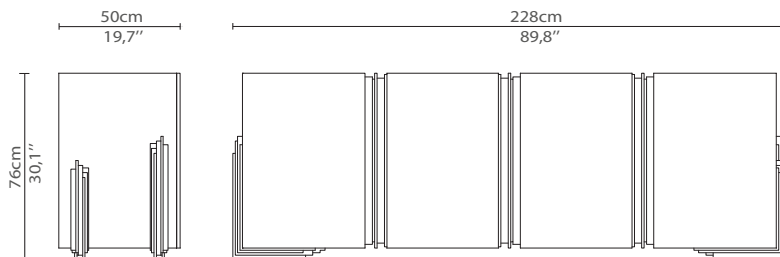

TENOR | sideboard

DIMENSIONS

Width: 228,8cm | 89,8"

Depth: 50cm | 19,7"

Height: 76cm | 30,1"

MATERIALS

Body: Brass & Wood

STANDARD FINISHES

Body: Polished brass & Black lacquer

WEIGHT

Aprox: 200kg | 441lbs

PACKAGING

Volume: 1,23m³ | 43,4ft³

Weight: 240kg | 530lbs