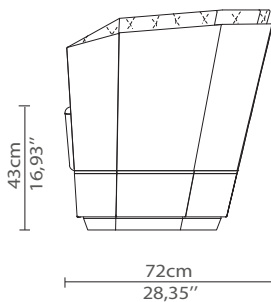

## DIMENSIONS

Height: 76cm | 29,92"

Length: 96cm | 37,80"

Depth: 72cm | 28,35"

Seat Height: 43cm | 16,93"

Seat Depth: 54cm | 21,26"

## WEIGHT

Aprox: 30kg | 66,14lbs

## PACKAGING

Volume: 0,80m<sup>3</sup> | 28,25ft<sup>3</sup>

Weight: 35kg | 77,16lbs