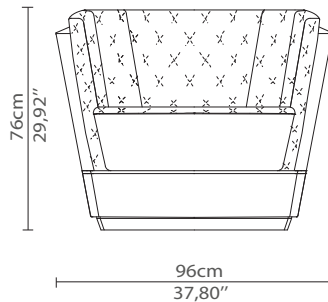

## DIMENSIONS

Height: 76cm | 29,92"

Length: 96cm | 37,80"

Depth: 72cm | 28,35"

Seat Height: 43cm | 16,93"

Seat Depth: 54cm | 21,26"

## WEIGHT

Aprox: 30kg | 66,14lbs

## PACKAGING

Volume: 0,80m<sup>3</sup> | 28,25ft<sup>3</sup>

Weight: 35kg | 77,16lbs