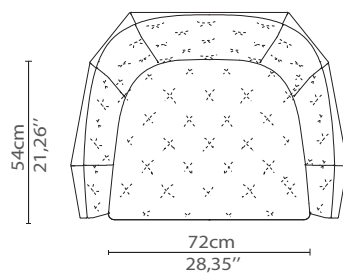

## DIMENSIONS

Height: 76cm | 29,92"

Length: 96cm | 37,80"

Depth: 72cm | 28,35"

Seat Height: 43cm | 16,93"

Seat Depth: 54cm | 21,26"

## WEIGHT

Aprox: 30kg | 66,14lbs

## PACKAGING

Volume: 0,80m<sup>3</sup> | 28,25ft<sup>3</sup>

Weight: 35kg | 77,16lbs