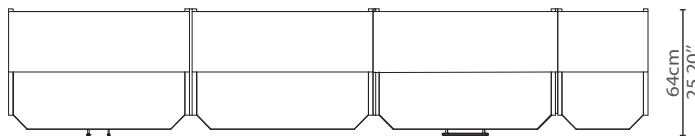

## DIMENSIONS

Width: 317cm | 124,37"

Depth: 64cm | 25,20"

Height: 226cm | 88,98"

## WEIGHT

Aprox: 605kg | 1333,80lbs

## PACKAGING

Volume: 7,72m<sup>3</sup> | 272,63ft<sup>3</sup>

Weight: 720kg | 1587,33lbs