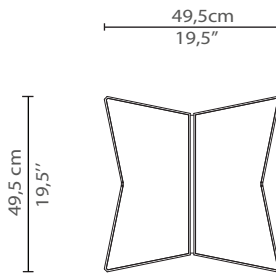

CABINET & BOOKCASES

BEYOND | side table

60 cm
23,62"

DIMENSIONS

Width: 49,5cm | 19,5"
Depth: 49,5cm | 19,5"
Height: 60cm | 23,62"

MATERIALS

Body: Brass, Wood & Marble

STANDARD FINISHES

Body: Polished brass, Black lacquer & Nero
marquina marble

WEIGHT

Aprox: 15kg | 33,07lbs

PACKAGING

Volume: 0,247m³ | 8,72ft³
Weight: 20kg | 44,09lbs