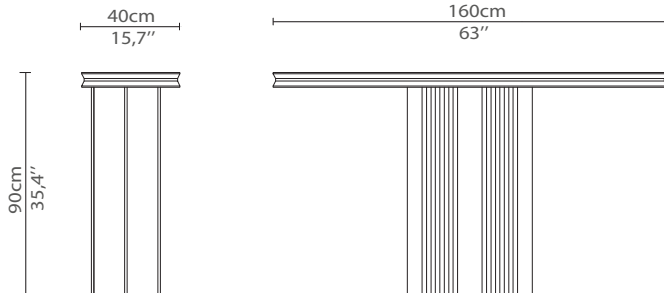

BEYOND | console

DIMENSIONS

Width: 160cm | 63"
Depth: 40cm | 15,7"
Height: 90cm | 35,4"

MATERIALS

Body: Brass & Wood

STANDARD FINISHES

Body: Polished brass & Black lacquer

WEIGHT

Aprox: 60kg | 132,3lbs

PACKAGING

Volume: 0,85m³ | 30ft³
Weight: 80kg | 176,4lbs