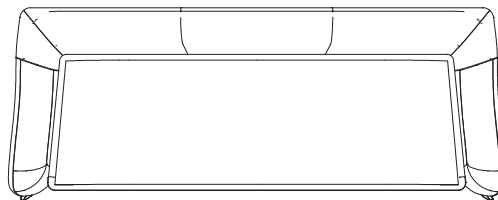

## DIMENSIONS

Height: 74cm | 29,1"

Length: 207cm | 81,49"

Depth: 86cm | 33,9"

Seat Height: 40cm | 15,7"

Seat Depth: 60cm | 24"