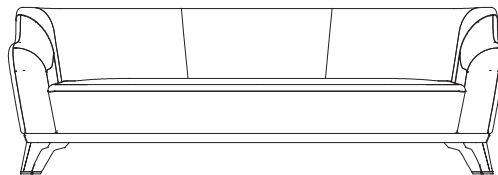

CABINETS & BOOKCASES

SABOTEUR | sofa

## DIMENSIONS

Height: 74cm | 29,1"

Length: 207cm | 81,49"

Depth: 86cm | 33,9"

Seat Height: 40cm | 15,7"

Seat Depth: 60cm | 24"