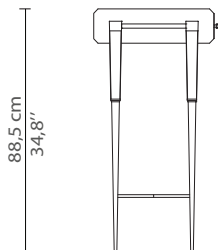

CABINET & BOOKCASE

SPEAR | console

DIMENSIONS

Height: 88,5cm | 34,8"
Length: 138cm | 54,3"
Depth: 44cm | 17,3"

MATERIALS

Body: Brass, Wood, Leather & Marble

STANDARD FINISHES

Body: Polished brass, Black lacquer, Black leather & Nero marquina marble

WEIGHT

Aprox: 85kg | 187,4lbs

PACKAGING

Volume: 0,79m³ | 27,9ft³
Weight: 105kg | 231,5lbs