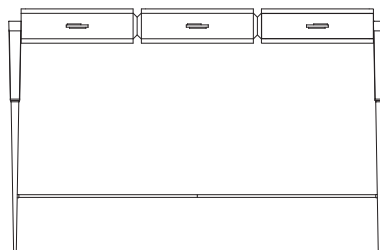

CABINET & BOOKCASE

SPEAR | console

DIMENSIONS

Height: 88,5cm | 34,8"
Length: 138cm | 54,3"
Depth: 44cm | 17,3"

MATERIALS

Body: Brass, Wood, Leather & Marble

STANDARD FINISHES

Body: Polished brass, Black lacquer, Black leather & Nero marquina marble

WEIGHT

Aprox: 85kg | 187,4lbs

PACKAGING

Volume: 0,79m³ | 27,9ft³
Weight: 105kg | 231,5lbs