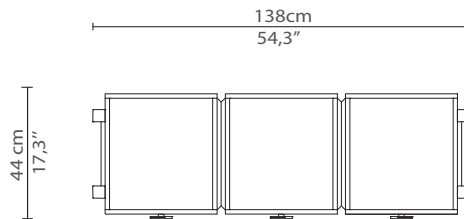

CABINET & BOOKCASE

SPEAR | console

DIMENSIONS

Height: 88,5cm | 34,8"
Length: 138cm | 54,3"
Depth: 44cm | 17,3"

MATERIALS

Body: Brass, Wood, Leather & Marble

STANDARD FINISHES

Body: Polished brass, Black lacquer, Black leather & Nero marquina marble

WEIGHT

Aprox: 85kg | 187,4lbs

PACKAGING

Volume: 0,79m³ | 27,9ft³
Weight: 105kg | 231,5lbs