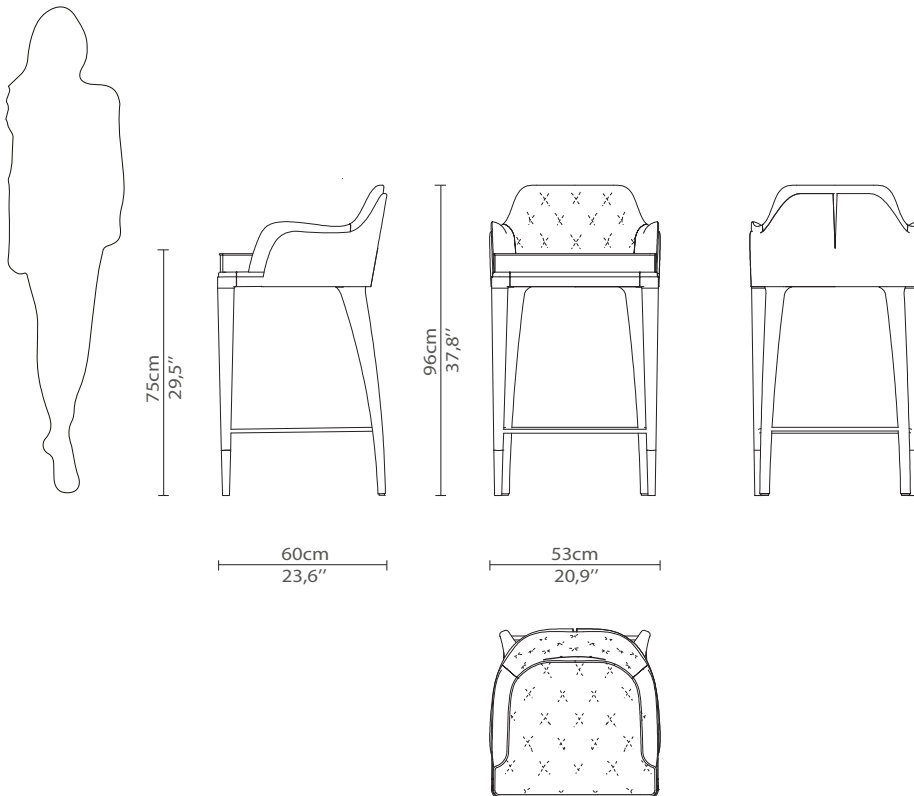

CABINETS & BOOKCASES

CHARLA | bar chair

DIMENSIONS

Height: 96cm | 37,8"

Length: 53cm | 20,9"

Depth: 60cm | 23,6"

Seat Height: 75cm | 29,5"

Seat Depth: 47cm | 18,5"

MATERIALS

Body: Brass, Leather & Velvet

STANDARD FINISHES

Body: Polished brass, Black leather & Brown velvet

WEIGHT

Aprox: 25kg | 55,1lbs

PACKAGING

Volume: 0,47m³ | 16,6ft³

Weight: 30kg | 66,1lbs