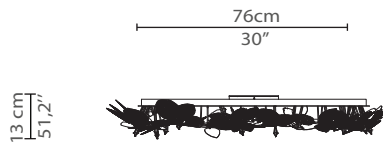

## DIMENSIONS

Width: 76cm | 30"

Depth: 13cm | 5,12"

Height: 106cm | 42"

## PACKAGING

Volume: 0,23m<sup>3</sup> | 8,12ft<sup>3</sup>

Weight: 50kg | 110lbs