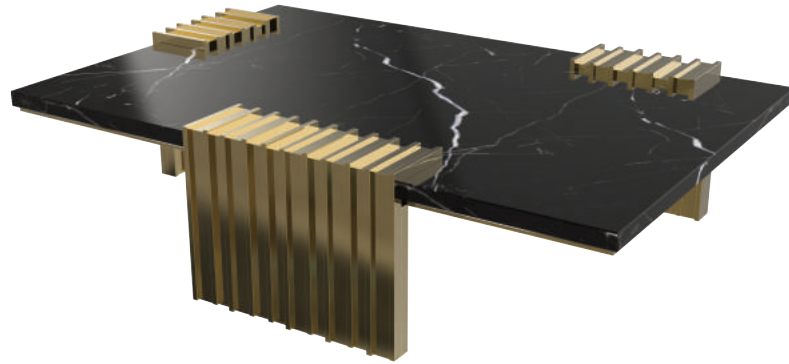

CABINETS & BOOKCASES

VERTIGO | center table

30cm
11,8"
32cm
12,6"

DIMENSIONS

Height: 32cm | 12,6"
Length: 122,5cm | 48,2"
Depth: 85cm | 33,5"

MATERIALS

Body: Brass & Marble

STANDARD FINISHES

Body: Gold plated & Nero marquina marble

WEIGHT

Aprox: 120kg | 265lbs

PACKAGING

Volume: 0,50m³ | 17,7ft³

Weight: 130kg | 287lbs