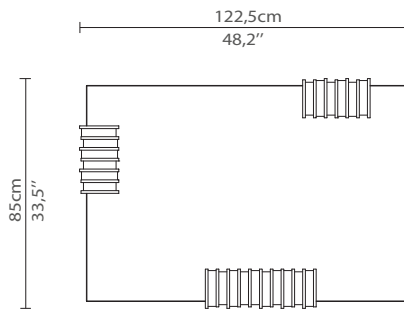

CABINETS & BOOKCASES

VERTIGO | center table

30cm
11,8"
32cm
12,6"

DIMENSIONS

Height: 32cm | 12,6"
Length: 122,5cm | 48,2"
Depth: 85cm | 33,5"

MATERIALS

Body: Brass & Marble

STANDARD FINISHES

Body: Gold plated & Nero marquina marble

WEIGHT

Aprox: 120kg | 265lbs

PACKAGING

Volume: 0,50m³ | 17,7ft³

Weight: 130kg | 287lbs