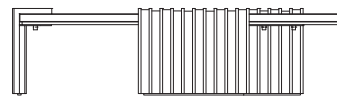

CABINETS & BOOKCASES

VERTIGO | center table

30cm
11,8"
32cm
12,6"

DIMENSIONS

Height: 32cm | 12,6"
Length: 122,5cm | 48,2"
Depth: 85cm | 33,5"

MATERIALS

Body: Brass & Marble

STANDARD FINISHES

Body: Gold plated & Nero marquina marble

WEIGHT

Aprox: 120kg | 265lbs

PACKAGING

Volume: 0,50m³ | 17,7ft³

Weight: 130kg | 287lbs