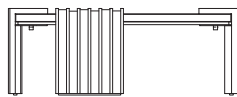

CABINETS & BOOKCASES

VERTIGO | center table

30cm
11,8"
32cm
12,6"

DIMENSIONS

Height: 32cm | 12,6"
Length: 122,5cm | 48,2"
Depth: 85cm | 33,5"

MATERIALS

Body: Brass & Marble

STANDARD FINISHES

Body: Gold plated & Nero marquina marble

WEIGHT

Aprox: 120kg | 265lbs

PACKAGING

Volume: 0,50m³ | 17,7ft³

Weight: 130kg | 287lbs