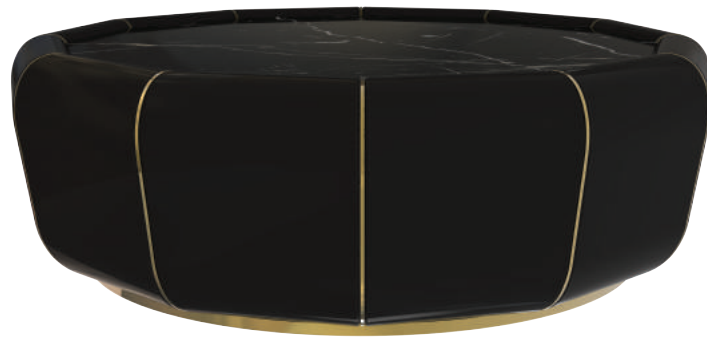

# LUXXU

MODERN DESIGN & LIVING

LIGHTING

UPHOLSTERY

TABLES

CONSOLES

SIDEBOARDS

MIRRORS

CABINETS & BOOKCASES

DARIAN | center table

## DIMENSIONS

Height: 41cm | 16,14"  
Length: 131cm | 51,57"  
Depth: 131cm | 51,57"

## MATERIALS

Body: Brass, Wood & Marble