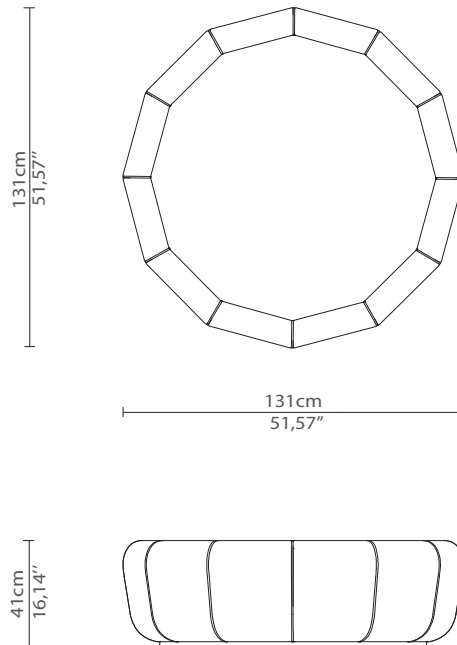

## DIMENSIONS

Height: 41cm | 16,14"  
Length: 131cm | 51,57"  
Depth: 131cm | 51,57"

## WEIGHT

Aprox: 45kg | 99,21bs

## PACKAGING

Volume: 1,01m<sup>3</sup> | 35,67ft<sup>3</sup>  
Weight: 50kg | 110,23lbs