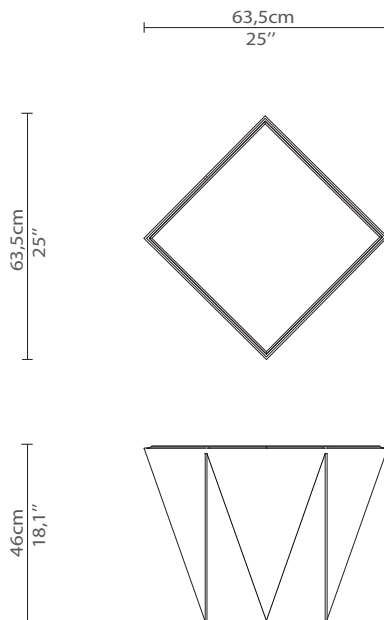

## DIMENSIONS

Height: 46cm | 18,1"  
Length: 63,5cm | 25"  
Depth: 63,5cm | 25"

## WEIGHT

Aprox: 20kg | 44,1lbs

## PACKAGING

Volume: 0,3m<sup>3</sup> | 10,6ft<sup>3</sup>  
Weight: 25kg | 55,1lbs