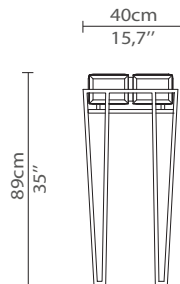

## DIMENSIONS

Height: 89cm | 35"

Length: 158cm | 62,2"

Depth: 40cm | 15,7"

## WEIGHT

Aprox: 75kg | 154,3lbs

## PACKAGING

Volume: 0,83m<sup>3</sup> | 29,3ft<sup>3</sup>

Weight: 85kg | 187,4lbs