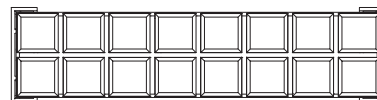

## DIMENSIONS

Height: 89cm | 35"

Length: 158cm | 62,2"

Depth: 40cm | 15,7"