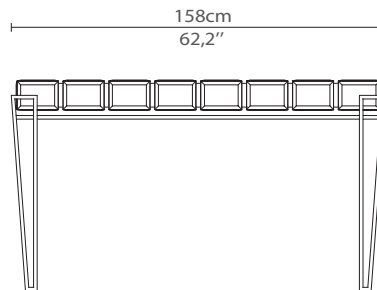

## DIMENSIONS

Height: 89cm | 35"

Length: 158cm | 62,2"

Depth: 40cm | 15,7"

## WEIGHT

Aprox: 75kg | 154,3lbs

## PACKAGING

Volume: 0,83m<sup>3</sup> | 29,3ft<sup>3</sup>

Weight: 85kg | 187,4lbs