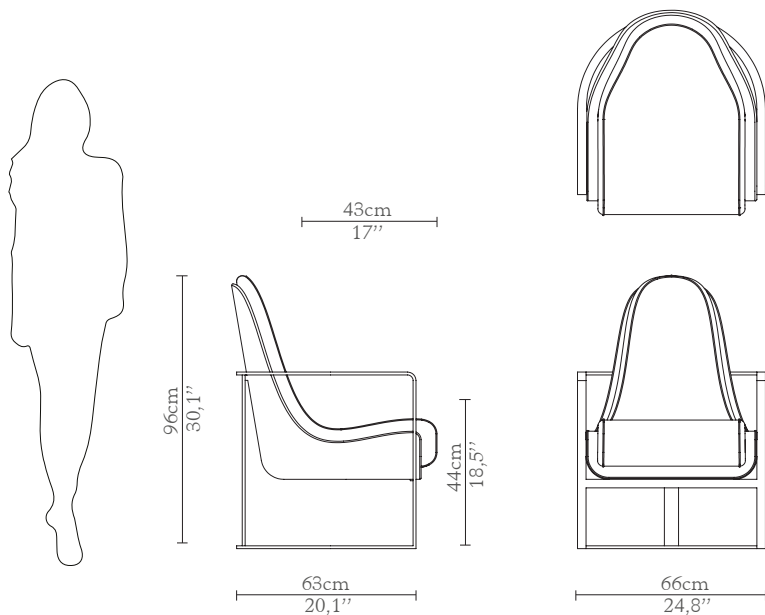

## DIMENSIONS

Height: 96cm | 37,8''  
Length: 66cm | 26,1''  
Depth: 63cm | 25''  
Seat Height: 44cm | 17,3''  
Seat Depth: 43cm | 17''

## WEIGHT

Aprox: 45kg | 99,2lbs

## PACKAGING

Volume: 0,59m<sup>3</sup> | 20,84ft<sup>3</sup>  
Weight: 50kg | 110,2lbs