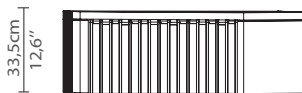

CABINETS & BOOKCASES

VERTIGO | outdoor center table

DIMENSIONS

Height: 33,5cm | 13,19"

Length: 122,5cm | 48,2"

Depth: 100cm | 39,37"

MATERIALS

Body: Brass & Stainless Steel

STANDARD FINISHES

Body: Polished stainless steel & Carrara marble

WEIGHT

Aprox: 120kg | 265lbs

PACKAGING

Volume: 0,62m³ | 21,90ft³

Weight: 130kg | 287lbs