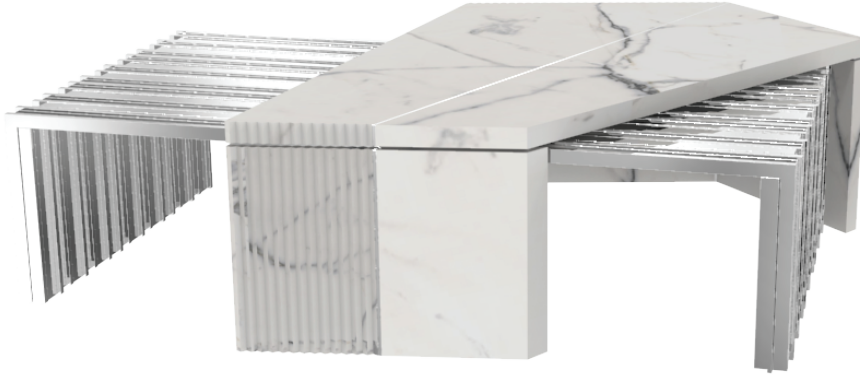

LUXXU

MODERN DESIGN & LIVING

LIGHTING

UPHOLSTERY

TABLES

CONSOLES

SIDEBOARDS

MIRRORS

CABINETS & BOOKCASES

VERTIGO | outdoor center table

DIMENSIONS

Height: 33,5cm | 13,19"

Length: 122,5cm | 48,2"

Depth: 100cm | 39,37"

MATERIALS

Body: Brass & Stainless Steel

STANDARD FINISHES

Body: Polished stainless steel & Carrara marble

WEIGHT

Aprox: 120kg | 265lbs

PACKAGING

Volume: 0,62m³ | 21,90ft³

Weight: 130kg | 287lbs