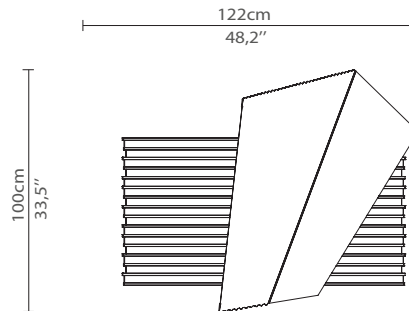

CABINETS & BOOKCASES

VERTIGO | outdoor center table

DIMENSIONS

Height: 33,5cm | 13,19"

Length: 122,5cm | 48,2"

Depth: 100cm | 39,37"

MATERIALS

Body: Brass & Stainless Steel

STANDARD FINISHES

Body: Polished stainless steel & Carrara marble

WEIGHT

Aprox: 120kg | 265lbs

PACKAGING

Volume: 0,62m³ | 21,90ft³

Weight: 130kg | 287lbs