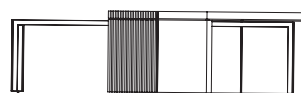

CABINETS & BOOKCASES

VERTIGO | outdoor center table

DIMENSIONS

Height: 33,5cm | 13,19"

Length: 122,5cm | 48,2"

Depth: 100cm | 39,37"

MATERIALS

Body: Brass & Stainless Steel

STANDARD FINISHES

Body: Polished stainless steel & Carrara marble

WEIGHT

Aprox: 120kg | 265lbs

PACKAGING

Volume: 0,62m³ | 21,90ft³

Weight: 130kg | 287lbs