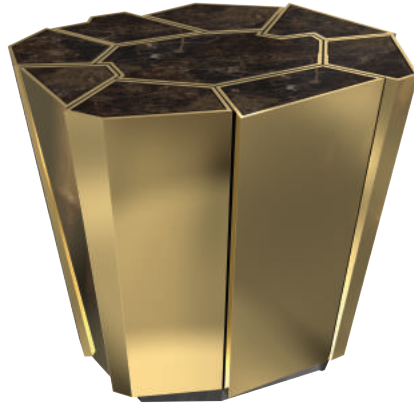

LUXXU

MODERN DESIGN & LIVING

LIGHTING

UPHOLSTERY

TABLE

CONSOLES

SIDEBOARD

MIRROR

CABINET & BOOKCASES

CRACKLE | side table

49 cm
23,62"

51,5cm
19,5"

37,5 cm
19,5"

DIMENSIONS

Width: 51,5cm | 20,28"

Depth: 37,5cm | 14,76"

Height: 49cm | 19,29"

MATERIALS

Body: Brass, Wood & Marble

STANDARD FINISHES

Body: Polished brass, Black lacquer & Emperador marble

WEIGHT

Aprox: 30kg | 66,14lbs

PACKAGING