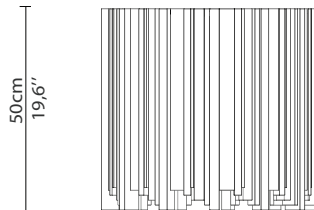

CABINETS & BOOKCASES

EMPIRE | side table small

50cm
19,6"

50cm
19,6"

DIMENSIONS

Height: 50cm | 19,6"

Diameter: 50cm | 19,6"

MATERIALS

Body: Brass & Marble

STANDARD FINISHES

Body: Gold plated & Nero Marquina
Marble

WEIGHT

Aprox: 32kg | 70lbs

PACKAGING

Volume: 0,166m³ | 5.862 ft³

Weight: 41kg | 90lbs