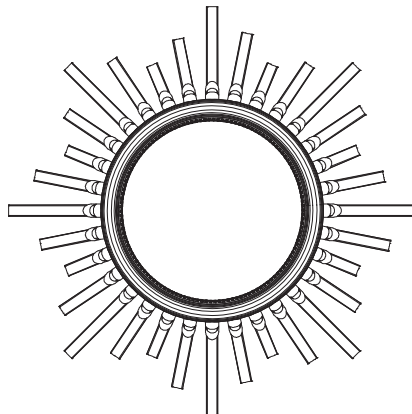

CABINETS & BOOKCASES

MAJESTIC XL | wall light mirror

6,6cm
2,6"

141cm
55,5"

DIMENSIONS

Depth: 6,6cm | 2,6"

Diameter: 141cm | 55,5"

MATERIALS