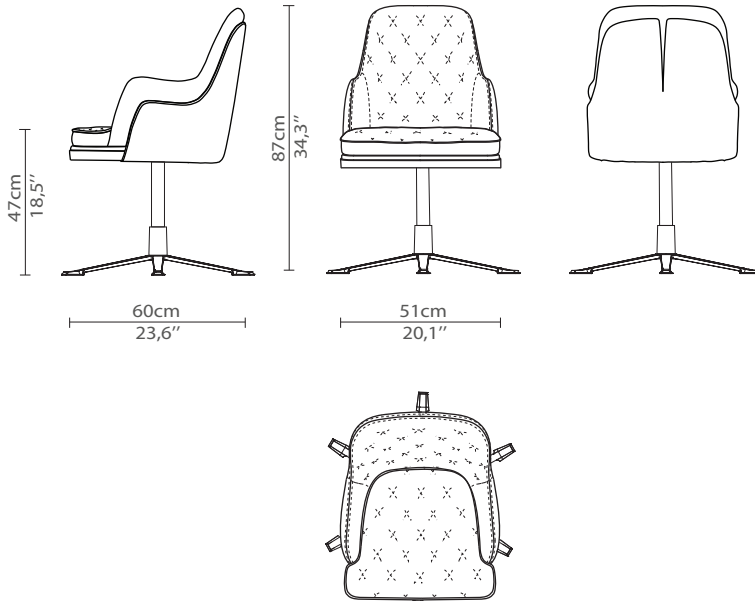

## DIMENSIONS

Height: 87cm | 34,3"

Length: 51cm | 20,1"

Depth: 60cm | 23,6"

Seat Height: 47cm | 18,5"

Seat Depth: 47cm | 18,5"

## WEIGHT

Aprox: 25kg | 55,1lbs

## PACKAGING

Volume: 0,41m<sup>3</sup> | 14,5ft<sup>3</sup>

Weight: 30kg | 66,1lbs