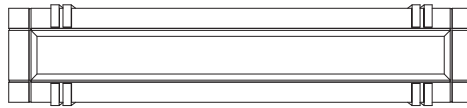

CABINETS & BOOKCASES

APOTHEOSIS | tv cabinet

42cm
35,4"

50cm
63"

230cm
63"

DIMENSIONS

Height: 42cm | 16,54"

Length: 230cm | 90,55"

Depth: 50cm | 19,69"

MATERIALS

Body: Brass, Wood & Marble

STANDARD FINISHES

Body: Polished brass, Black lacquer & Nero marquina marble

WEIGHT

Aprox: 130kg | 286,60lbs

PACKAGING

Volume: 0,72m³ | 25,43ft³

Weight: 140kg | 308,65lbs