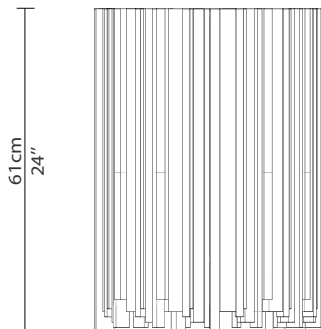

CABINETS & BOOKCASES

EMPIRE | side table big

43cm
16,93"

61cm
24"

DIMENSIONS

Height: 61cm | 24"

Diameter: 43cm | 16,93"

MATERIALS

Body: Brass & Marble

STANDARD FINISHES

Body: Gold plated & Nero Marquina
Marble

WEIGHT

Aprox: 28kg | 61lbs

PACKAGING

Volume: 0,1625m³ | 5.7386 ft³

Weight: 41kg | 90lbs