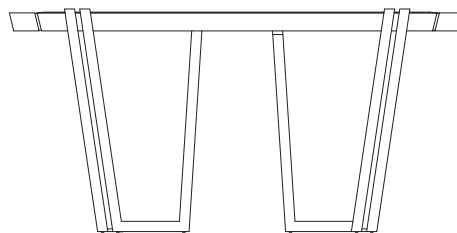

CABINETS & BOOKCASES

APOTHEOSIS | console

DIMENSIONS

Height: 87cm | 34,3"

Length: 180cm | 70,9"

Depth: 53cm | 21"

MATERIALS

Body: Brass, Wood & Marble

STANDARD FINISHES

Body: Polished brass, Black lacquer & Nero Marquina Marble

WEIGHT

Aprox: 60kg | 132,3lbs

PACKAGING

Volume: 1,16m³ | 41ft³

Weight: 65kg | 143,3lbs