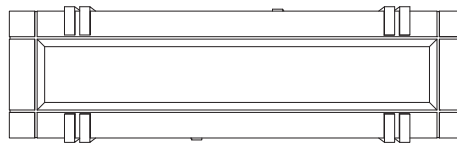

CABINETS & BOOKCASES

APOTHEOSIS | console

DIMENSIONS

Height: 87cm | 34,3"

Length: 180cm | 70,9"

Depth: 53cm | 21"

MATERIALS

Body: Brass, Wood & Marble

STANDARD FINISHES

Body: Polished brass, Black lacquer & Nero Marquina Marble

WEIGHT

Aprox: 60kg | 132,3lbs

PACKAGING

Volume: 1,16m³ | 41ft³

Weight: 65kg | 143,3lbs