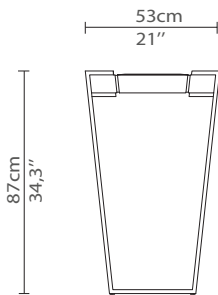

CABINETS & BOOKCASES

APOTHEOSIS | console

DIMENSIONS

Height: 87cm | 34,3"

Length: 180cm | 70,9"

Depth: 53cm | 21"

MATERIALS

Body: Brass, Wood & Marble

STANDARD FINISHES

Body: Polished brass, Black lacquer & Nero Marquina Marble

WEIGHT

Aprox: 60kg | 132,3lbs

PACKAGING

Volume: 1,16m³ | 41ft³

Weight: 65kg | 143,3lbs