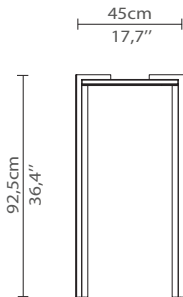

## DIMENSIONS

Height: 92,5cm | 36,4"

Length: 160cm | 63,1"

Depth: 45cm | 17,7"

## WEIGHT

Aprox: 80kg | 176,4lbs

## PACKAGING

Volume: 0,96m<sup>3</sup> | 34ft<sup>3</sup>

Weight: 100kg | 220,5lbs