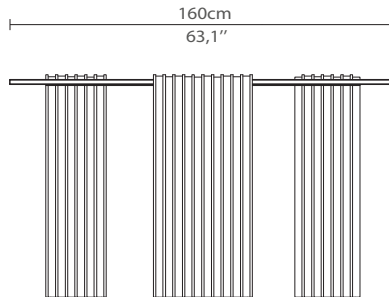

## DIMENSIONS

Height: 92,5cm | 36,4"

Length: 160cm | 63,1"

Depth: 45cm | 17,7"

## WEIGHT

Aprox: 80kg | 176,4lbs

## PACKAGING

Volume: 0,96m<sup>3</sup> | 34ft<sup>3</sup>

Weight: 100kg | 220,5lbs