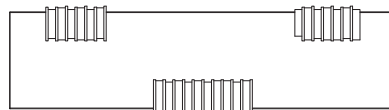

## DIMENSIONS

Height: 92,5cm | 36,4"

Length: 160cm | 63,1"

Depth: 45cm | 17,7"