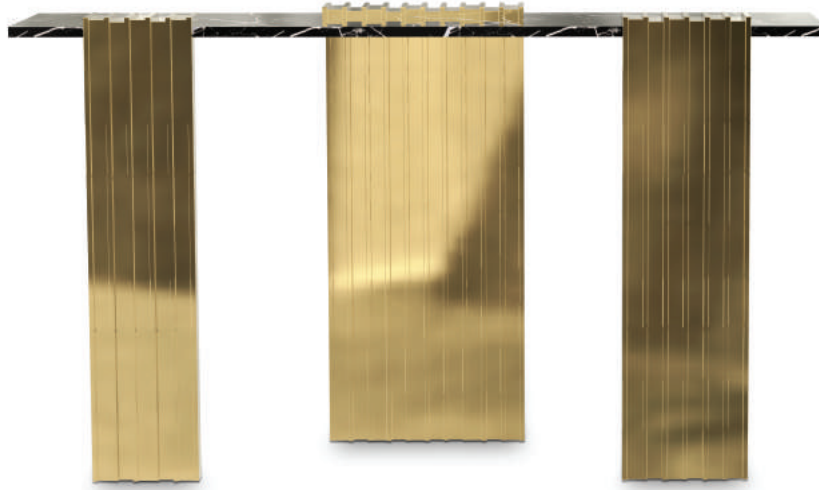

LUXXU

MODERN DESIGN & LIVING

LIGHTING

UPHOLSTERY

TABLES

CONSOLES

SIDEBOARDS

MIRRORS

CABINETS & BOOKCASES

VERTIGO | console