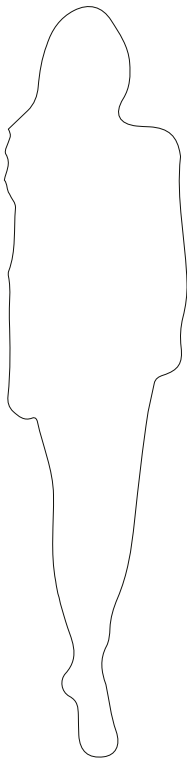

CABINETS & BOOKCASES

SCALA | mirror

7,2cm
2,8"

135cm
53"

DIMENSIONS

Depth: 7,2cm | 2,8"

Diameter: 135cm | 53"

MATERIALS

Body: Brass & Mirror

STANDARD FINISHES

Body: Gold plated & Smoked black mirror

WEIGHT

Aprox: 30kg | 66,1lbs

PACKAGING

Volume: 0,78m³ | 27,5ft³

Weight: 35kg | 77,2lbs