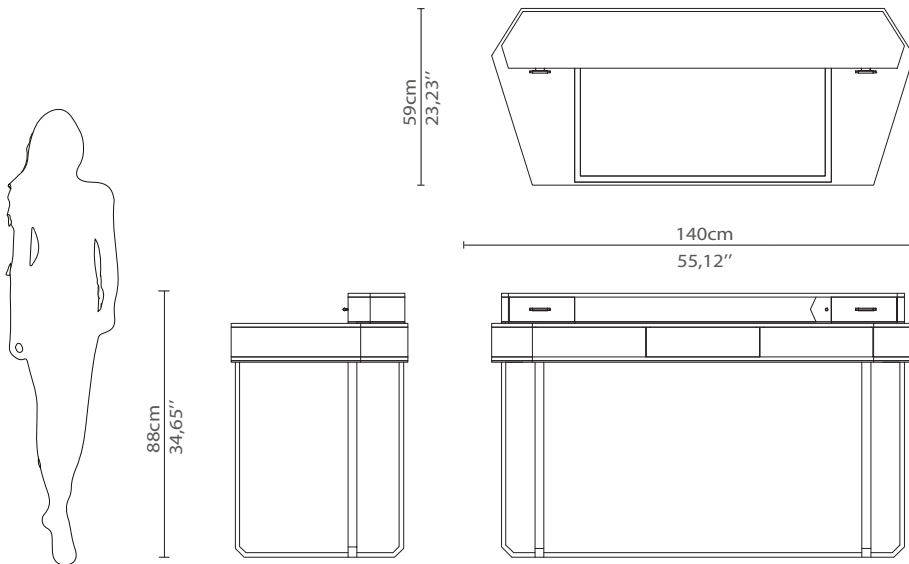

WALTZ | desk

DIMENSIONS

Width: 140cm | 55,12"

Depth: 59cm | 23,23"

Height: 88cm | 34,65"

MATERIALS

Body: Brass, Wood & Leather

STANDARD FINISHES

Body: Polished brass, Black lacquer
, Walnut Root & Black Leather

WEIGHT

Aprox: 75kg | 165,35lbs

PACKAGING

Volume: 1,01m³ | 35,67ft³

Weight: 85kg | 187,39lbs