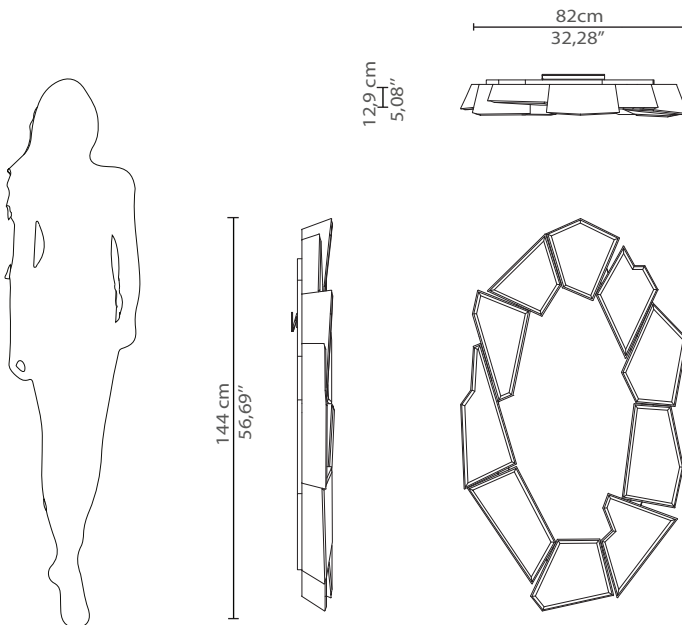

CABINET & BOOKCASES

CRACKLE | mirror

DIMENSIONS

Width: 82cm | 32,28"
Depth: 12,9cm | 5,08"
Height: 144cm | 56,69"

MATERIALS

Body: Brass & Mirror

STANDARD FINISHES

Body: Polished brass & Smoked black mirror

WEIGHT

Aprox: 45kg | 99,21lbs

PACKAGING

Volume: 0,32m³ | 11,4t³
Weight: 50kg | 110,23lbs