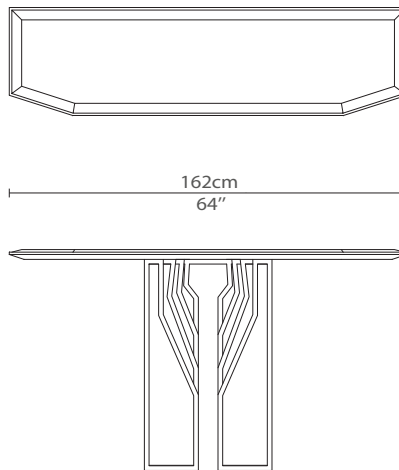

CABINETS & BOOKCASES

SCARP | console

DIMENSIONS

Height: 90cm | 35,4"

Length: 162cm | 64"

Depth: 44cm | 17,3"

MATERIALS

Body: Brass & Marble

STANDARD FINISHES

Body: Polished brass & Nero Marquina
Marble

WEIGHT

Aprox: 70kg | 154,3lbs

PACKAGING

Volume: 0,93m³ | 33ft³

Weight: 80kg | 176,4lbs