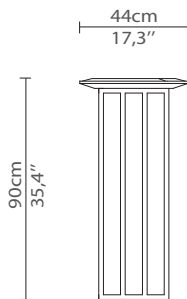

CABINETS & BOOKCASES

SCARP | console

DIMENSIONS

Height: 90cm | 35,4"

Length: 162cm | 64"

Depth: 44cm | 17,3"

MATERIALS

Body: Brass & Marble

STANDARD FINISHES

Body: Polished brass & Nero Marquina
Marble

WEIGHT

Aprox: 70kg | 154,3lbs

PACKAGING

Volume: 0,93m³ | 33ft³

Weight: 80kg | 176,4lbs