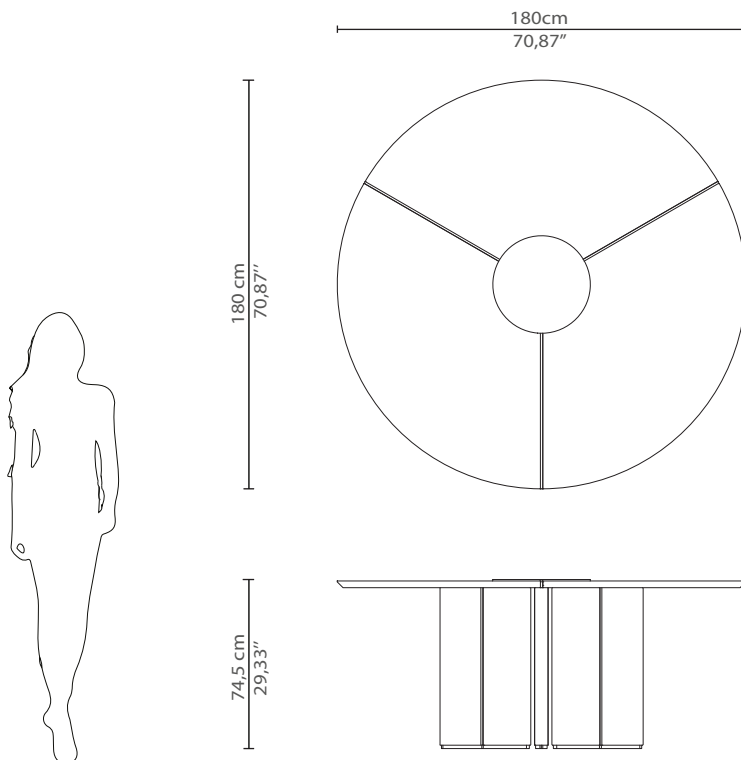

CABINET & BOOKCASES

ALGERONE | dining table

DIMENSIONS

Width: 180cm | 70,87"
Depth: 180cm | 70,87"
Height: 74,5cm | 29,33"

MATERIALS

Body: Brass, Marble & Leather

STANDARD FINISHES

Body: Gold Plated, Carrara Marble
& Black Leather

WEIGHT

Aprox: 110kg | 241,51lbs

PACKAGING

Volume: 3,10m³ | 109,48³
Weight: 120kg | 264,55lbs