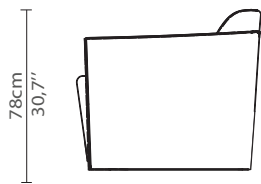

CABINETS & BOOKCASES

NAVIS | armchair

DIMENSIONS

Height: 78cm | 30,7"

Length: 90cm | 35,4"

Depth: 87cm | 34,3"

Seat Height: 60cm | 23,6"

Seat Depth: 46cm | 18,1"

MATERIALS

Body: Brass, Leather & Velvet

STANDARD FINISHES

Body: Polished brass, Black leather,
Black velvet & Brown velvet

WEIGHT

Aprox: 35kg | 77,2lbs

PACKAGING

Volume: 0,69m³ | 24,4ft³

Weight: 45 kg | 99,2lbs