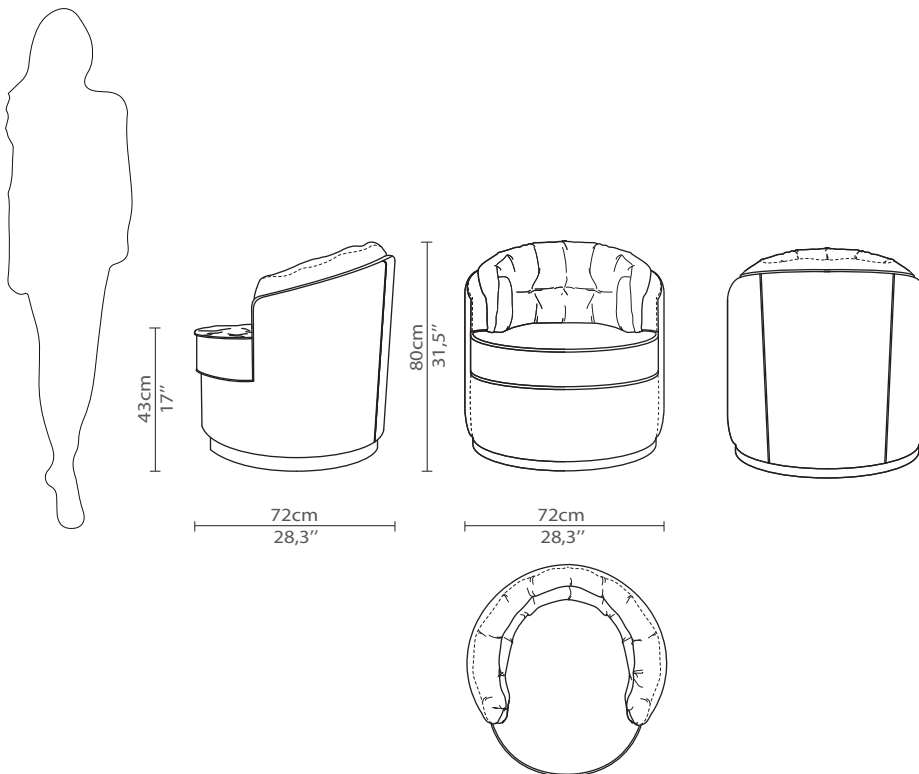

CABINETS & BOOKCASES

OTTO | armchair

DIMENSIONS

Height: 80cm | 31,5"

Length: 72cm | 28,3"

Depth: 72cm | 28,3"

Seat Height: 43cm | 17"

Seat Depth: 43cm | 17"

MATERIALS

Body: Brass, Leather & Velvet

STANDARD FINISHES

Body: Polished brass, Black leather & Black velvet

WEIGHT

Aprox: 30kg | 66,1lbs

PACKAGING

Volume: 0,61m³ | 21,5ft³

Weight: 35kg | 77,2lbs