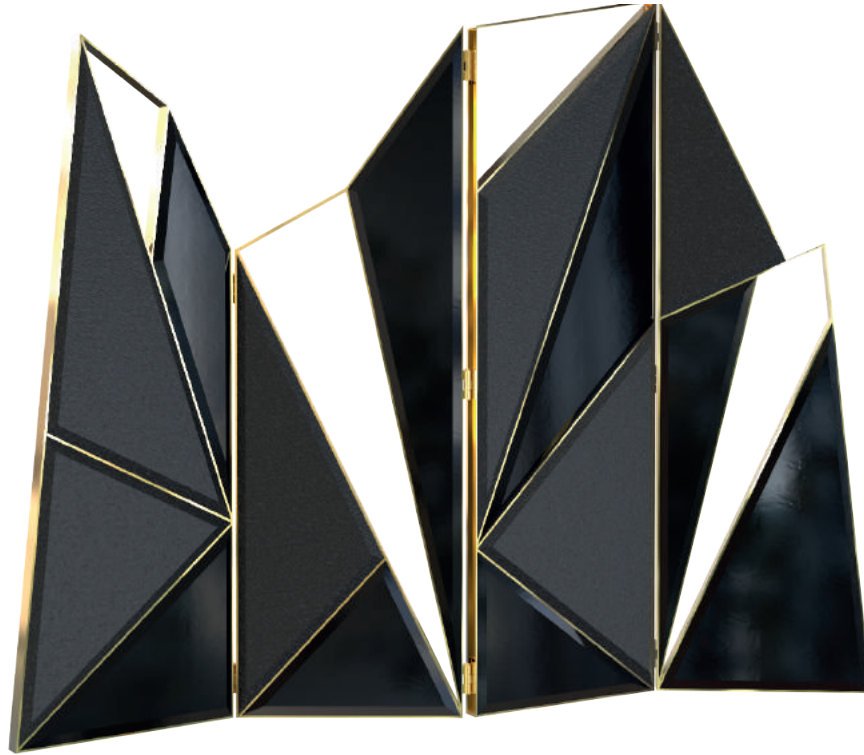

CABINETS & BOOKCASES

SCREEN

DELTA | screen

DIMENSIONS

Length: 202 cm | 79,5"

Height: 160 cm | 63"

Depth: 6 cm | 2,4"

MATERIALS