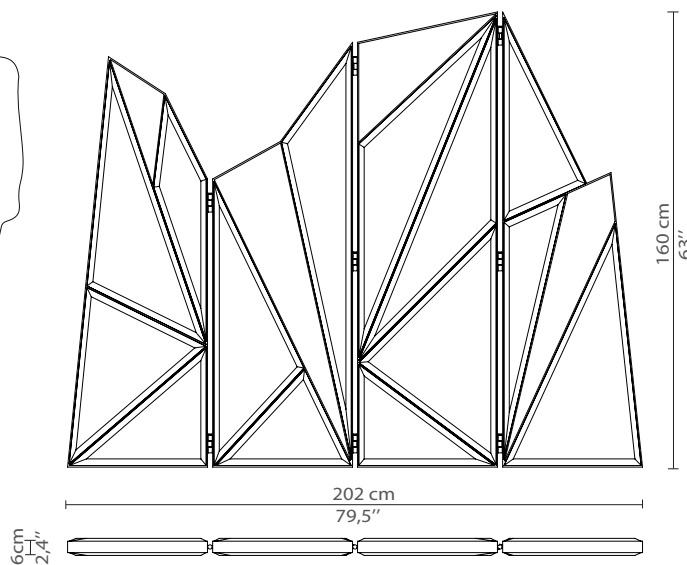

CABINETS & BOOKCASES

SCREEN

DELTA | screen

DIMENSIONS

Length: 202 cm | 79,5"

Height: 160 cm | 63"

Depth: 6 cm | 2,4"

MATERIALS