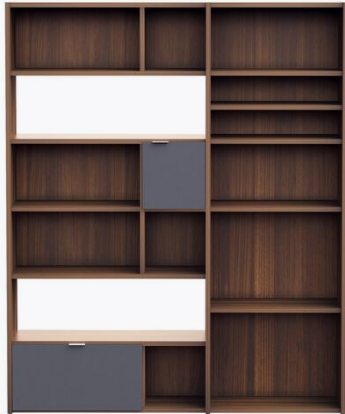

Copenhagen

Copenhagen wall system

Product swatch: 3430CK00_4

From £2,519.00

£2,819.00

Show what you want, hide what you need! Everyone's storage needs are different, but the Copenhagen can take care of them all. As functional and flexible as it is beautiful, the Copenhagen is any organiser's dream. Show your treasures or hide your secrets with this modern wall system. Organising will never feel like a boring duty again.

DIMENSIONS AND WEIGHT

Height: 195½ cm
Width: 160½ cm
Depth: 39 cm

FINISH

Base cabinet: lacquered
Front: lacquered
Back panel: lacquered

KEY FEATURES

- Change or rearrange modules to change the look

ITEM NUMBER

3430CK000059A03

MATERIALS

Base cabinet: walnut veneer/particle board
Front: melamine/particle board
Back panel: walnut print/high density fibreboard