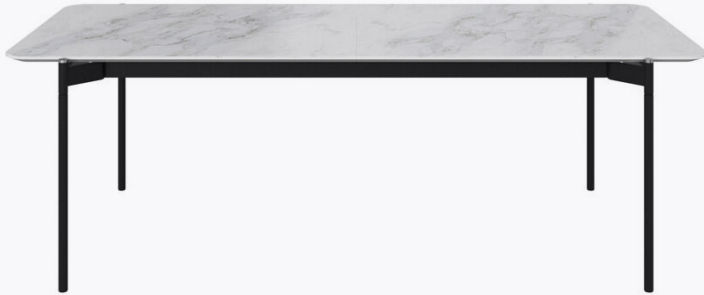

# Augusta

Augusta table with supplementary tabletop

**Size:** H74½xW106xL230/306cm

**Tabletop:** light marble ceramic

**Leg:** matt black structure lacquered

As shown ~~£4,519.00~~

**£3,841.15**

The Augusta dining table presents a clear and undisguised play with shapes. The visible construction adds an air of lightness to the exclusive dining table with room for all. Extend it and enjoy a great evening with all.

#### DIMENSIONS AND WEIGHT

Height: 74½ cm  
Length: 230/306 cm  
Extended length: 306 cm  
Width: 106 cm  
Tabletop thickness: 2½ cm  
Height to table top: 72 cm  
Maximum weight load: 80 kg  
Seats: 8-12

#### KEY FEATURES

- With built-in extension leaf
- Extension leaf is neatly hidden underneath the table top
- Can be extended one-handed and with minimal effort

#### MATERIALS

Tabletop: ceramic/fibreboard  
Extension: ceramic/fibreboard  
Frame: steel  
Leg: steel