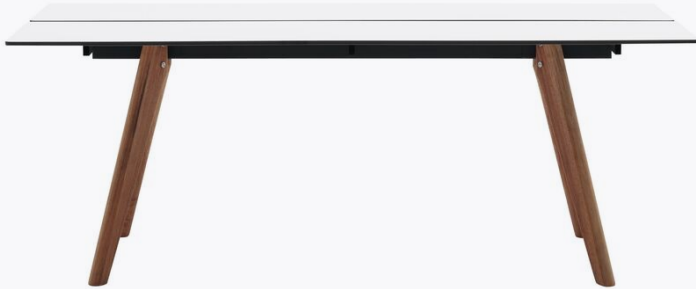

Adelaide

Adelaide table (for in and outdoor use)

Tabletop: white high pressure laminate with black inner core

Leg: eucalyptus

As shown ~~£1,639.00~~

£1,393.15

Create a stylish outdoor atmosphere with the modern Adelaide outdoor table. Solid eucalyptus legs and a very durable laminate table top make the table weather resistant and very easy to maintain while also giving the Adelaide a stylishness not often seen with outdoor furniture. Elegant and with plenty of table space, this outdoor dining table is perfect for drinks, garden parties and casual meals under the open sky.

DIMENSIONS AND WEIGHT

Height: 75 cm
Length: 200 cm
Width: 90 cm
Tabletop thickness: 1½ cm
Height to table top: 74 cm
Maximum weight load: 40 kg
Seats: 10

FINISH

Leg: oil treated

KEY FEATURES

- Perfect for both indoor and outdoor use

ITEM NUMBER

300013000122125

MATERIALS

Tabletop: laminate/compact laminate
Leg: solid eucalyptus