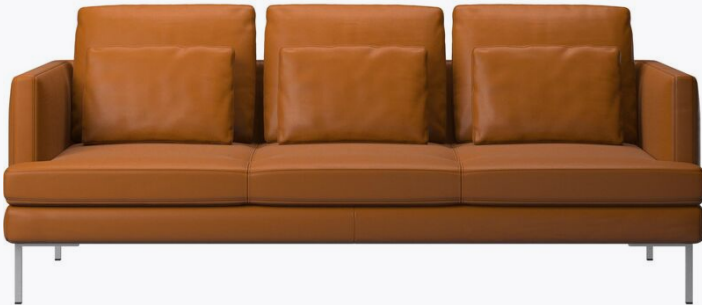

# Istra 2

Istra 2 sofa

**Upholstery:** camel Chester leather 5090

**Leg style:** brushed steel

From £1,669.00

**£5,130.00**

Light, delicate and with contemporary, straight lines. The Istra 2 sofa will bring modern elegance to your entire living room without ever dominating. Cosy up with your family or claim the sofa all to yourself with this roomy 3 seater sofa.

#### **DIMENSIONS AND WEIGHT**

Height: 86 cm  
Width: 209 cm  
Depth: 96 cm  
Seating height: 42 cm  
Armrest height: 65 cm  
Legs height: 18 cm  
Seats: 3

#### **KEY FEATURES**

- The loose cushions can be re-arranged for a different look or seating comfort

#### **MATERIALS**

Composition: Aniline leather, 100% natural grain, 1,2mm thick (average)  
Leg: steel  
Armrest: 35 kg/m3 CMHR foam  
Back: Large: foam/feather mix. Small: 100% feather  
Back cushion: large: foam, feather mix, small: 100% feather  
Frame: Solid pine, chipboard, plywood, hardboard, metal support bar  
Seat: 35 kg/m3 CMHR foam / wadding  
Fabric lining: Non-woven fabric (120g/m2), sponbond (80g/m2), jacquard fabric