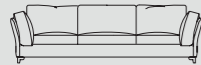

BAHIA

Divano con struttura in legno ricoperta in gomma poliuretanicca e fodera in fibra di poliestere. Spalliera e braccioli in metallo ricoperti in poliuretano schiumato a freddo. Cuscini in poliuretano a densità differenziata e piuma sterilizzata. Rivestimento in tessuto o pelle. Piedi in fusione di alluminio lucido_

Sofa with frame in wood covered in polyurethane foam and polyester fiber. Back and armrest in steel covered with cold shaped polyurethane foam. Cushions in polyurethane foam of different density and sterilized feathers. Fabric or leather covers. Feet in polished aluminium_

BAHIA / TECHNICAL SHEETS

Divano.
Sofa.

Art. DBH 172
L/W 172 H 77 P/D 96
W 68" H 30" D 38"

Art. DBH 212
L/W 212 H 77 P/D 96
W 83" H 30" D 38"

Art. DBH 192
L/W 192 H 77 P/D 96
W 75" H 30" D 38"

Art. DBH 232
L/W 232 H 77 P/D 96
W 91" H 30" D 38"