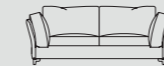

Cuscino in piuma. Cushion filled with down.

Art. CBH 43
L/W 43 H 43
W 16.9" H 16.9"

Art. CBH 53
L/W 53 H 53
W 20.9" H 20.9"

BIG BAHIA / TECHNICAL SHEETS

Divano.
Sofa.

Art. DBB H212
L/W 212 H 77 P/D 106
W 83" H 30" D 42"