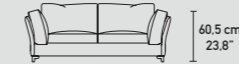

Cuscino in piuma. Cushion filled with down.

Art. CBH 43
L/W 43 H 43
W 16.9" H 16.9"

Art. CBH 53
L/W 53 H 53
W 20.9" H 20.9"

BIG BAHIA / TECHNICAL SHEETS

Divano.
Sofa.

Art. DBB H212
L/W 212 H 77 P/D 106
W 83" H 30" D 42"