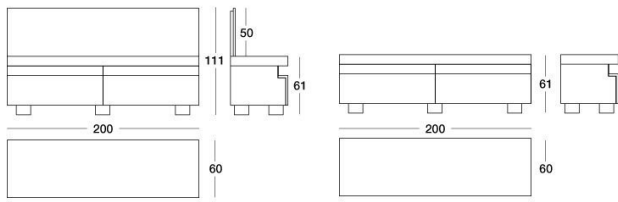

Terrance

Y 778 Giuseppe Viganò

Modular system of living room containers, made up of large removable wooden drawers in the finishes: - Glossy/matt Ebony, - Glossy/matt Sucupira Luxury, - Glossy Walnut Burl Wood, - Glossy lacquer in the colours ivory - rope - moka, Or entirely upholstered in leather. The base is made up of metal legs painted bronze. Push-pull opening mechanism and internal groove in the drawer in ground metal in the finishes: - bright pink gold, - matt pink gold, - bright light gold, - matt Champagne gold, - bright chrome, - bright black chrome, - matt satined bronze. Dimmer-switched LED lighting with touch switch in interior groove Interior painted bronze and drawer unit bottom in Cat P.3 Suede leather. Top in wood or in box shaped marble 10 cm: - Sahara Noir marble (polyester finish), Dover White marble, Panda White marble, Guatemala Green marble, Corteccia marble, Port Saint Laurent marble, Red Levanto marble, Bardiglio Nuvolato marble, Elegant Brown marble, Shale Rosewood marble, Emperador Dark marble, Silver Wave marble, Agatha Black marble, Frappuccino marble, Calacatta Gold marble. To diversify modularity, the system offers 3 types of internal outfitting to place in the drawer unit: - a large drawer with a removable tray, - a large drawer with an sliding shelf, - a large drawer with two smaller drawers on the top. Another option is to add a 50 cm high back raise in marble or leather with dimmer-switched LED lighting with touch switch. The effect is like a beam of light illuminating the wall.

TECHNICAL DRAWINGS

scala 1:50

Composizione 2 cassettoni con o senza schienale / Composition of 2 large drawers with or without back panel / Композиция из 2 больших ящиков с задней панелью или без нее

Composizione 3 cassettoni con o senza schienale / Composition of 3 large drawers with or without back panel / Композиция из 3 больших ящиков с задней панелью или без нее