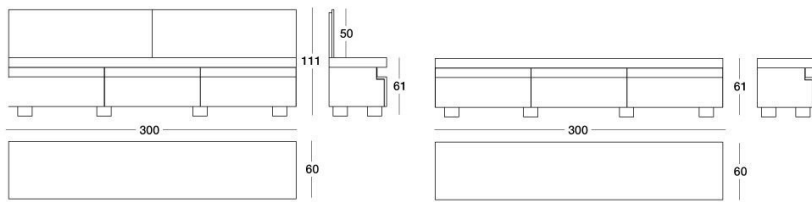

Terrance

Y 778 Giuseppe Viganò

Modular system of living room containers, made up of large removable wooden drawers in the finishes: - Glossy/matt Ebony, - Glossy/matt Sucupira Luxury, - Glossy Walnut Burl Wood, - Glossy lacquer in the colours ivory - rope - moka, Or entirely upholstered in leather. The base is made up of metal legs painted bronze. Push-pull opening mechanism and internal groove in the drawer in ground metal in the finishes: - bright pink gold, - matt pink gold, - bright light gold, - matt Champagne gold, - bright chrome, - bright black chrome, - matt satined bronze. Dimmer-switched LED lighting with touch switch in interior groove Interior painted bronze and drawer unit bottom in Cat P.3 Suede leather. Top in wood or in box shaped marble 10 cm: - Sahara Noir marble (polyester finish), Dover White marble, Panda White marble, Guatemala Green marble, Corteccia marble, Port Saint Laurent marble, Red Levanto marble, Bardiglio Nuvolato marble, Elegant Brown marble, Shale Rosewood marble, Emperador Dark marble, Silver Wave marble, Agatha Black marble, Frappuccino marble, Calacatta Gold marble. To diversify modularity, the system offers 3 types of internal outfitting to place in the drawer unit: - a large drawer with a removable tray, - a large drawer with an sliding shelf, - a large drawer with two smaller drawers on the top. Another option is to add a 50 cm high back raise in marble or leather with dimmer-switched LED lighting with touch switch. The effect is like a beam of light illuminating the wall.

TECHNICAL DRAWINGS

scala 1:50

Composizione 2 cassettoni con o senza schienale / Composition of 2 large drawers with or without back panel / Композиция из 2 больших ящиков с задней панелью или без нее

Composizione 3 cassettoni con o senza schienale / Composition of 3 large drawers with or without back panel / Композиция из 3 больших ящиков с задней панелью или без нее