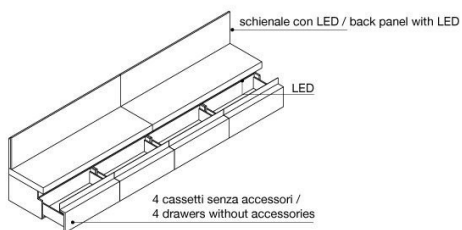

Composizioni suggerite / Sample Compositions / Композиция пример