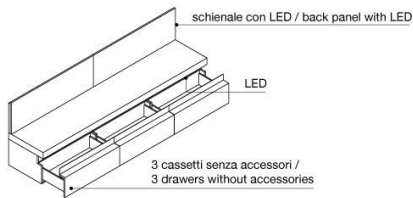

Terrance

Y 778 Giuseppe Viganò

Modular system of living room containers, made up of large removable wooden drawers in the finishes: - Glossy/matt Ebony, - Glossy/matt Sucupira Luxury, - Glossy Walnut Burl Wood, - Glossy lacquer in the colours ivory - rope - moka, Or entirely upholstered in leather. The base is made up of metal legs painted bronze. Push-pull opening mechanism and internal groove in the drawer in ground metal in the finishes: - bright pink gold, - matt pink gold, - bright light gold, - matt Champagne gold, - bright chrome, - bright black chrome, - matt satined bronze. Dimmer-switched LED lighting with touch switch in interior groove Interior painted bronze and drawer unit bottom in Cat P.3 Suede leather. Top in wood or in box shaped marble 10 cm: - Sahara Noir marble (polyester finish), Dover White marble, Panda White marble, Guatemala Green marble, Corteccia marble, Port Saint Laurent marble, Red Levanto marble, Bardiglio Nuvolato marble, Elegant Brown marble, Shale Rosewood marble, Emperador Dark marble, Silver Wave marble, Agatha Black marble, Frappuccino marble, Calacatta Gold marble. To diversify modularity, the system offers 3 types of internal outfitting to place in the drawer unit: - a large drawer with a removable tray, - a large drawer with an sliding shelf, - a large drawer with two smaller drawers on the top. Another option is to add a 50 cm high back raise in marble or leather with dimmer-switched LED lighting with touch switch. The effect is like a beam of light illuminating the wall.

TECHNICAL DRAWINGS

scala 1:50

Composizione 2 cassettoni con o senza schienale / Composition of 2 large drawers with or without back panel / Композиция из 2 больших ящиков с задней панелью или без нее

Composizione 3 cassettoni con o senza schienale / Composition of 3 large drawers with or without back panel / Композиция из 3 больших ящиков с задней панелью или без нее