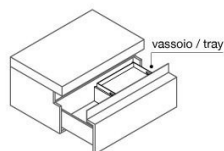

Composizioni suggerite / Sample Compositions / Композиция пример