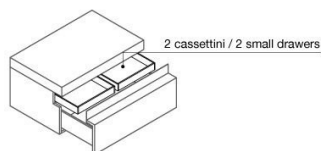

Composizioni suggerite / Sample Compositions / Композиция пример