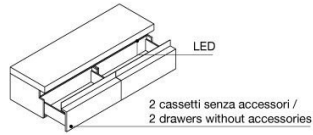

Terrance

Y 778 Giuseppe Viganò

Modular system of living room containers, made up of large removable wooden drawers in the finishes: - Glossy/matt Ebony, - Glossy/matt Sucupira Luxury, - Glossy Walnut Burl Wood, - Glossy lacquer in the colours ivory - rope - moka, Or entirely upholstered in leather. The base is made up of metal legs painted bronze. Push-pull opening mechanism and internal groove in the drawer in ground metal in the finishes: - bright pink gold, - matt pink gold, - bright light gold, - matt Champagne gold, - bright chrome, - bright black chrome, - matt satined bronze. Dimmer-switched LED lighting with touch switch in interior groove Interior painted bronze and drawer unit bottom in Cat P.3 Suede leather. Top in wood or in box shaped marble 10 cm: - Sahara Noir marble (polyester finish), Dover White marble, Panda White marble, Guatemala Green marble, Corteccia marble, Port Saint Laurent marble, Red Levanto marble, Bardiglio Nuvolato marble, Elegant Brown marble, Shale Rosewood marble, Emperador Dark marble, Silver Wave marble, Agatha Black marble, Frappuccino marble, Calacatta Gold marble. To diversify modularity, the system offers 3 types of internal outfitting to place in the drawer unit: - a large drawer with a removable tray, - a large drawer with an sliding shelf, - a large drawer with two smaller drawers on the top. Another option is to add a 50 cm high back raise in marble or leather with dimmer-switched LED lighting with touch switch. The effect is like a beam of light illuminating the wall.

TECHNICAL DRAWINGS

scala 1:50

Composizione 2 cassettoni con o senza schienale / Composition of 2 large drawers with or without back panel / Композиция из 2 больших ящиков с задней панелью или без нее

Composizione 3 cassettoni con o senza schienale / Composition of 3 large drawers with or without back panel / Композиция из 3 больших ящиков с задней панелью или без нее