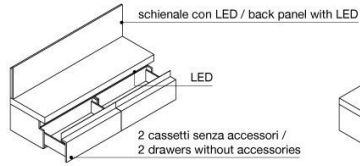

Terrance

Y 778 Giuseppe Viganò

Modular system of living room containers, made up of large removable wooden drawers in the finishes: - Glossy/matt Ebony, - Glossy/matt Sucupira Luxury, - Glossy Walnut Burl Wood, - Glossy lacquer in the colours ivory - rope - moka, Or entirely upholstered in leather. The base is made up of metal legs painted bronze. Push-pull opening mechanism and internal groove in the drawer in ground metal in the finishes: - bright pink gold, - matt pink gold, - bright light gold, - matt Champagne gold, - bright chrome, - bright black chrome, - matt satined bronze. Dimmer-switched LED lighting with touch switch in interior groove Interior painted bronze and drawer unit bottom in Cat P.3 Suede leather. Top in wood or in box shaped marble 10 cm: - Sahara Noir marble (polyester finish), Dover White marble, Panda White marble, Guatemala Green marble, Corteccia marble, Port Saint Laurent marble, Red Levanto marble, Bardiglio Nuvolato marble, Elegant Brown marble, Shale Rosewood marble, Emperador Dark marble, Silver Wave marble, Agatha Black marble, Frappuccino marble, Calacatta Gold marble. To diversify modularity, the system offers 3 types of internal outfitting to place in the drawer unit: - a large drawer with a removable tray, - a large drawer with an sliding shelf, - a large drawer with two smaller drawers on the top. Another option is to add a 50 cm high back raise in marble or leather with dimmer-switched LED lighting with touch switch. The effect is like a beam of light illuminating the wall.

TECHNICAL DRAWINGS

scala 1:50

Composizione 2 cassettoni con o senza schienale / Composition of 2 large drawers with or without back panel / Композиция из 2 больших ящиков с задней панелью или без нее

Composizione 3 cassettoni con o senza schienale / Composition of 3 large drawers with or without back panel / Композиция из 3 больших ящиков с задней панелью или без нее