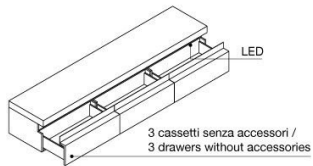

Terrance

Y 778 Giuseppe Viganò

Modular system of living room containers, made up of large removable wooden drawers in the finishes: - Glossy/matt Ebony, - Glossy/matt Sucupira Luxury, - Glossy Walnut Burl Wood, - Glossy lacquer in the colours ivory - rope - moka, Or entirely upholstered in leather. The base is made up of metal legs painted bronze. Push-pull opening mechanism and internal groove in the drawer in ground metal in the finishes: - bright pink gold, - matt pink gold, - bright light gold, - matt Champagne gold, - bright chrome, - bright black chrome, - matt satined bronze. Dimmer-switched LED lighting with touch switch in interior groove Interior painted bronze and drawer unit bottom in Cat P.3 Suede leather. Top in wood or in box shaped marble 10 cm: - Sahara Noir marble (polyester finish), Dover White marble, Panda White marble, Guatemala Green marble, Corteccia marble, Port Saint Laurent marble, Red Levanto marble, Bardiglio Nuvolato marble, Elegant Brown marble, Shale Rosewood marble, Emperador Dark marble, Silver Wave marble, Agatha Black marble, Frappuccino marble, Calacatta Gold marble. To diversify modularity, the system offers 3 types of internal outfitting to place in the drawer unit: - a large drawer with a removable tray, - a large drawer with an sliding shelf, - a large drawer with two smaller drawers on the top. Another option is to add a 50 cm high back raise in marble or leather with dimmer-switched LED lighting with touch switch. The effect is like a beam of light illuminating the wall.

TECHNICAL DRAWINGS

scala 1:50

Composizione 2 cassettoni con o senza schienale / Composition of 2 large drawers with or without back panel / Композиция из 2 больших ящиков с задней панелью или без нее

Composizione 3 cassettoni con o senza schienale / Composition of 3 large drawers with or without back panel / Композиция из 3 больших ящиков с задней панелью или без нее