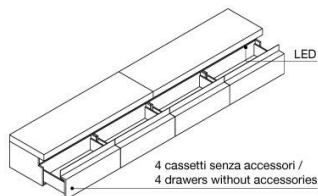

Composizioni suggerite / Sample Compositions / Композиция пример