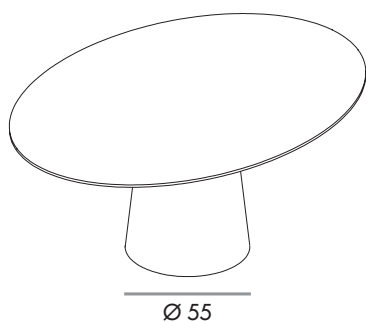

Totem elliptical

design Studio Sovet

SOVET
ITALIA

Tavolo con base inox satinato o metallo laccato, varie finiture. Top disponibile in vetro temperato, MATERIA o ceramica, varie finiture.

Dining table with mat stainless steel or lacquered metal base, various finishes. Top available in tempered glass, MATERIA or ceramic, various finishes.

FORME E DIMENSIONI / SHAPES AND DIMENSIONS

- 180x130x74h   220x130x74h
- 200x110x74h

FINITURE BASE / BASE FINISHES	FINITURE TOP / TOP FINISHES				
Acciaio Inox/Stainless steel IX Metallo laccato/Lacquered metal GB GN GT GC	VETRO EXTR. EXTR. GLASS Lacquered Cat. B/D TEB1 TEC1 TEC2 TEC3 TER4 TEV2 TEN1 TEM6 TES1	ACIDATO FROSTED Lacquered Cat. E AEB1 AEC1 AEC2 AEC3 AER4 AEV2 AEN1 AEM6 AES1	MATERIA MESP/MBSP MESP MBSP	CERAMICA CERAMIC CE1 CE2 * CT CD CG CM CX CC CZ	* CA CO CI CU CY CL CQ
* Top in ceramica laminato: 6 mm ceramica + 8 mm vetro Laminated ceramic top: 6 mm ceramic + 8 mm glass