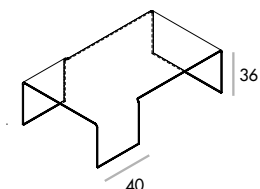

Spider

design Lievore Altherr Molina

SOVET

ITALIA

Tavolino in vetro curvo trasparente extrachiaro, fumé o laccato mono o bicolore.

Extralight, smoked or lacquered mono or two-tones bent glass coffee table.

FORME E DIMENSIONI / SHAPES AND DIMENSIONS

100x100x24h

122x72x24h

100x100x36h

122x72x36h

FINITURE TOP / TOP FINISHES

VETRO EXTRACHIARO / VETRO FUMÉ
EXTRALIGHT GLASS / SMOKED GLASS

VETRO EXTRACHIARO
EXTRALIGHT GLASS