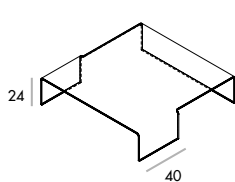

Spider

design Lievore Altherr Molina

SOVET

ITALIA

Tavolino in vetro curvo trasparente extrachiaro, fumé o laccato mono o bicolore.

Extralight, smoked or lacquered mono or two-tones bent glass coffee table.

FORME E DIMENSIONI / SHAPES AND DIMENSIONS

100x100x24h

122x72x24h

100x100x36h

122x72x36h

FINITURE TOP / TOP FINISHES

VETRO EXTRACHIARO / VETRO FUMÉ
EXTRALIGHT GLASS / SMOKED GLASS

VETRO EXTRACHIARO
EXTRALIGHT GLASS