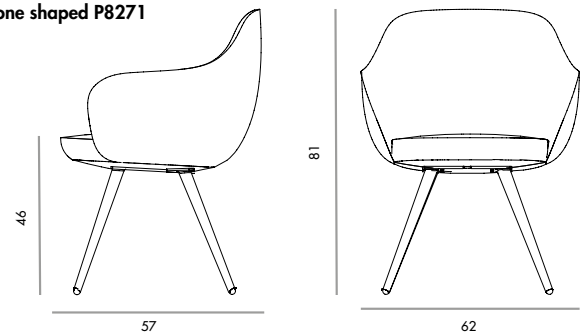

Cadira

SOVET

ITALIA

Sedia con basamenti in metallo gofrato, varie finiture. Rivestimento in ecopelle, pelle 100% bovina italiana o tessuto di lana Kvadrat.

Chair with embossed metal bases, various finishes. 100% Italian cattle leather, fake leather or Kvadrat wool upholstery.

FORME E DIMENSIONI / SHAPES AND DIMENSIONS

Wire P8270

Cone shaped P8271

FINITURE STRUTTURA / STRUCTURE FINISHES

Metallo laccato/Lacquered metal

GB GN GT GC

FINITURE SEDUTA / SEAT FINISHES

ECOPELLE
FAKE LEATHER