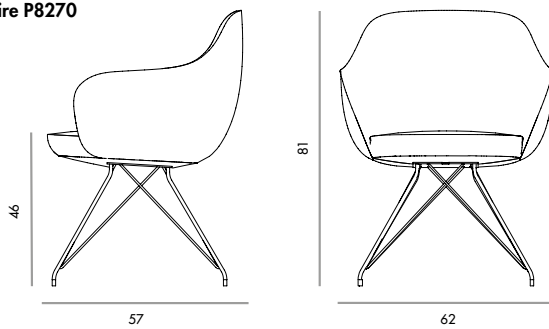

Cadira

SOVET

ITALIA

Sedia con basamenti in metallo gofrato, varie finiture. Rivestimento in ecopelle, pelle 100% bovina italiana o tessuto di lana Kvadrat.

Chair with embossed metal bases, various finishes. 100% Italian cattle leather, fake leather or Kvadrat wool upholstery.

FORME E DIMENSIONI / SHAPES AND DIMENSIONS

Wire P8270

Cone shaped P8271

FINITURE STRUTTURA / STRUCTURE FINISHES

Metallo laccato/Lacquered metal

GB GN GT GC

FINITURE SEDUTA / SEAT FINISHES

ECOPELLE
FAKE LEATHER