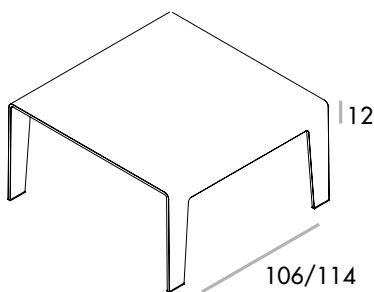

# Frog

design Lievore Altherr Molina

Tavolo in vetro curvo trasparente  
extrachiaro o laccato mono o bicolore,  
vari colori.

Dining table in extralight or lacquered mono  
or two-tones bent glass, various colours.

## FORME E DIMENSIONI / SHAPES AND DIMENSIONS

130x130x74h

140x140x74h

144x90x74h