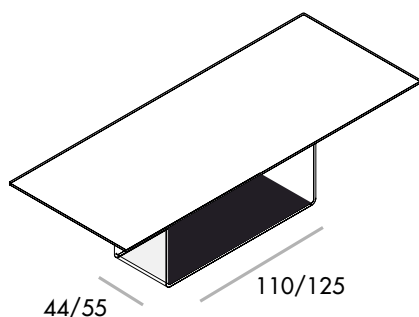

Valencia

design Lievore Altherr Molina

Tavolo con base in vetro curvo trasparente extrachiario con parte a terra laccata, varie finiture. Top disponibile in vetro temperato o in legno, varie finiture.

Dining table with extralight bent glass base and lacquered leaning part, various finishes. Tempered glass or wood top, various finishes.

SOVET

ITALIA

FORME E DIMENSIONI / SHAPES AND DIMENSIONS

-  200x100x74h
-  250x100x74h
-  240x120x74h

FINITURE PARTE A TERRA / LEANING PART FINISHES

FINITURE TOP / TOP FINISHES

FINITURE PARTE A TERRA / LEANING PART FINISHES	FINITURE TOP / TOP FINISHES				
	VETRO EXTR. EXTR. GLASS	VETRO EXTR. EXTR. GLASS	ACIDATO FROSTED	VETRO FUMÉ SMOKED GLASS	LEGNO WOOD
	TETE	Lacquered Cat. B/D	Lacquered Cat. E	TFTF 8+8	RN/RG/WG/NC
		 TEB1  TEC1  TEC2  TEC3  TER4  TEV2  TEN1  TEM6  TES1	 AEB1  AEC1  AEC2  AEC3  AER4  AEV2  AEN1  AEM6  AES1	 TFTF	 RN  RG  WG  NC