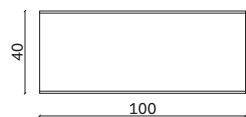

Vista in pianta
Plan view

Vista frontale
Front view

misure L x H x P cm /
dimensions W x H x D cm

45 x 50 x 45

kg. 7

misure L x H x P cm /
dimensions W x H x D cm

60 x 40 x 60

kg. 8

misure L x H x P cm /
dimensions W x H x D cm

100 x 40 x 100

kg. 23