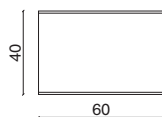

Vista in pianta
Plan view

Vista frontale
Front view

misure L x H x P cm /
dimensions W x H x D cm

45 x 50 x 45

kg. 7

misure L x H x P cm /
dimensions W x H x D cm

60 x 40 x 60

kg. 8

misure L x H x P cm /
dimensions W x H x D cm

100 x 40 x 100

kg. 23