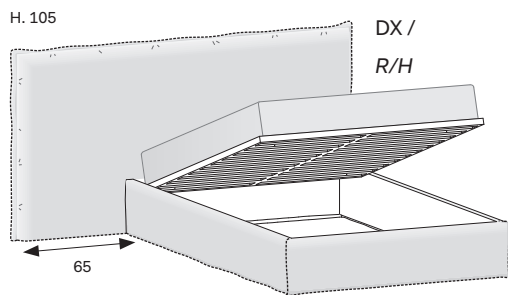

# Letto TWIGGY / TWIGGY bed

design by Novamobili studio

NOVAMOBILI

misure L x H x P cm /  
dimensions W x H x D cm

201 x 105 x 213,5 kg. 56,4

Con contenitore SIMPLE  
With SIMPLE storage base

misure L x H x P cm /  
dimensions W x H x D cm