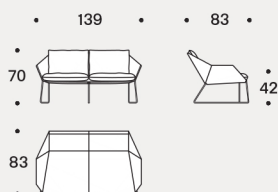

Poltrona / Armchair